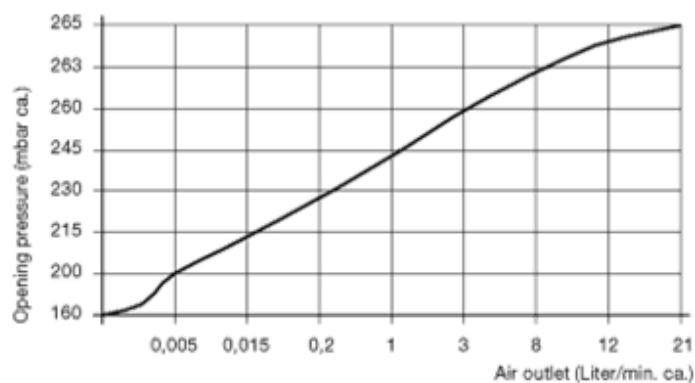

# Data Sheet

Article number: 20881M1215200MSM

Description: E+G  
Breather valve, - M12x1.5

## Measures

A/F	= 22
d2	= 18
d3	= 22
e	= 23.5
l1	= 8.5
l2	= 11.5
l3	= 26.5
Thread d1	= M12x1.5