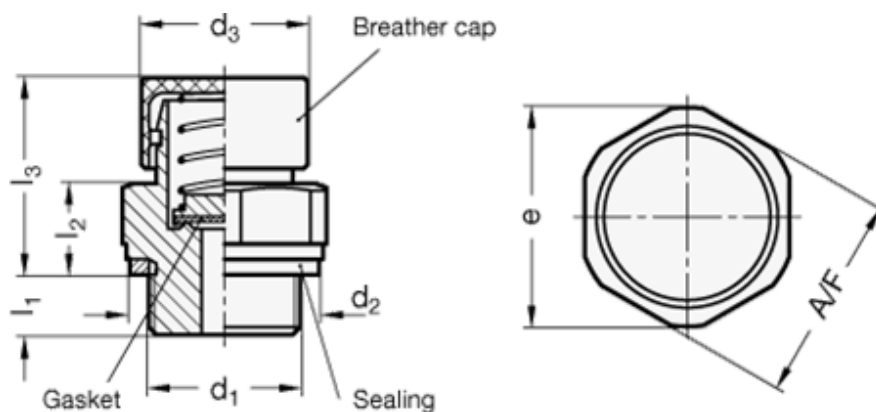

# Data Sheet

Article number: 20881M1215200MSM

Description: E+G  
Breather valve, - M12x1.5

## Measures

A/F	= 22
d2	= 18
d3	= 22
e	= 23.5
l1	= 8.5
l2	= 11.5
l3	= 26.5
Thread d1	= M12x1.5